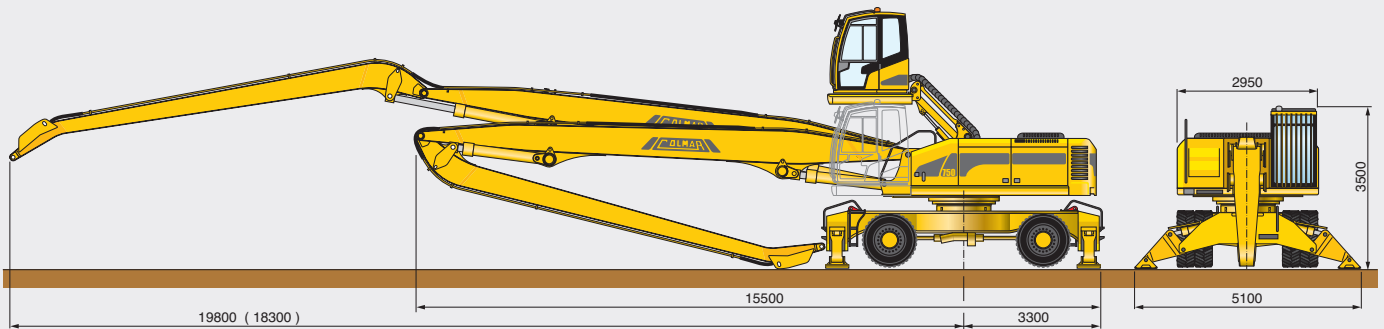

**INDUSTRIAL LOADERS**

**COLMAR**

**750**

		750
<b>Operating characteristics</b>		
Machine weight		50 ton
Max lifting arm capacity/boom extension		4100 daN / 19,8 m
Loading boom		fixed L: 19,8 m ( 18,3 m )
<b>Technical characteristics</b>		
Diesel engine		Turbo I.D. Common Rail (Cummins)
Engine power		224 kW - 2200 Rpm
N° of cylinders / cubic capacity		6 / 8300 c.c.
Cooling system		cooling liquid
Engine compartment		sound insulated
Engine supports		damper monted
<b>Hydraulic system</b>		
Pumps		N° 2 axial piston, n° 3 gear
Operating pressure		330 bar
High pressure system		flexible hoses / tubes
Pipe fittings		ORFS
Oil cooling		air/oil cooler
Front and rear tyres		N°8 solid beads tires, size: 14.00/24
Service and emergency brakes		pedal operated hydraulics
Parking brake		mechanical
Power steering		gear pump
Transmission		4 wheel drive
Hydraulic motor		variable disp. axial pistons
Axles		epicyclic reduction gear (hubs)
Swing axle locking		hydraulic
Speed first gear		0-6 km/h
Speed second gear		0-17 km/h
Sound insulated cabin		Double pantograph hyd. elevation
Seat		anatomically adjustable
Fuel tank capacity		700 L
Hydraulic oil tank capacity		600 L
<b>Accessories</b>		
Standard		RS - FS - 4WD - MCG
Optional		AC - R - ACG EG (15 - 30 kW) MP (Ø1600 mm)