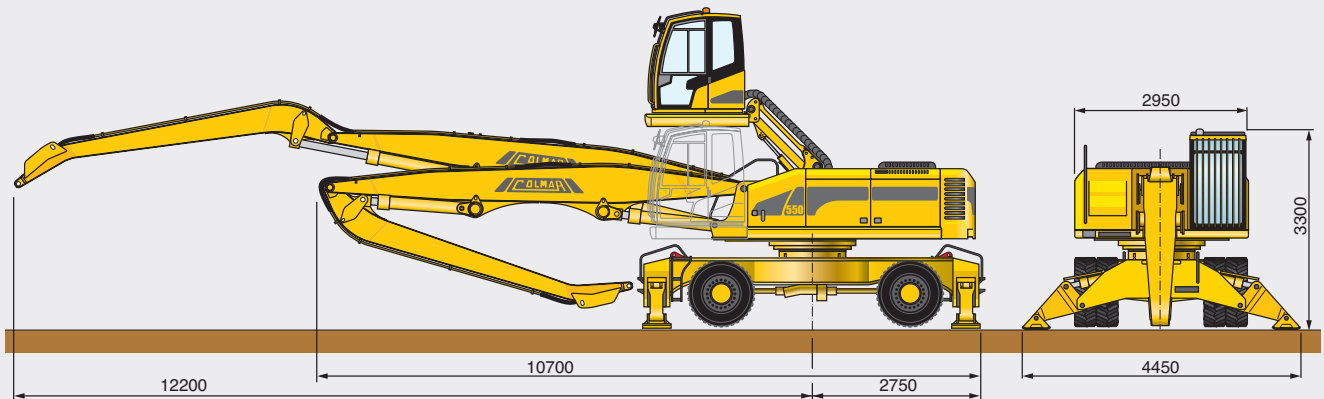

**INDUSTRIAL LOADERS**

**COLMAR**

**550**

		550
<b>Operating characteristics</b>		
Machine weight		30 ton
Max lifting arm capacity/boom extension		3800 daN / 12,2 m
Loading boom		fixed L: 12,2 m
<b>Technical characteristics</b>		
Diesel engine		Turbo D.I. Common Rail (Perkins)
Engine power		140 kW - 2200 Rpm
N° of cylinders / cubic capacity		6 / 6600 c.c.
Cooling system		cooling liquid
Engine compartment		sound insulated
Engine supports		damper monted
<b>Hydraulic system</b>		
Pumps		N° 1 axial piston, n° 3 gear
Operating pressure		330 bar
High pressure system		flexible hoses / tubes
Pipe fittings		ORFS
Oil cooling		air/oil cooler
Front and rear tyres		N°8 solid beads tires, size: 12.00/20
Service and emergency brakes		pedal operated hydraulics
Parking brake		mechanical
Power steering		gear pump
Transmission		4 wheel drive
Hydraulic motor		variable disp. axial pistons
Axles		epicyclic reduction gear (hubs)
Swing axle locking		hydraulic
Speed first gear		0-6 km/h
Speed second gear		0-17 km/h
Sound insulated cabin		pantograph hydraulic elevation
Seat		anatomically adjustable
Fuel tank capacity		350 L
Hydraulic oil tank capacity		400 L
<b>Accessories</b>		
Standard		RS - FS - 4WD - MCG
Optional		AC - R - ACG EG (11 - 15 kW) MP (Ø1250 mm)

AC = Air conditioner, R = Radio, EG = Electro hydraulic generator, FB = Front hydraulic blade, MP = Magnetic plate, FS = Front hydraulic stabilizers, RS = hydraulic rear stabilizers, 4WD = 4 wheel drive, MCG = Manual centralized greasing system, ACG = Automatic centralized greasing system.